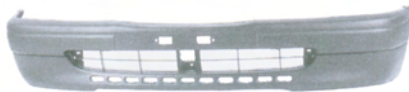

NBA15-19511/2 L/R

Front Bumper
(Upper + Lower)