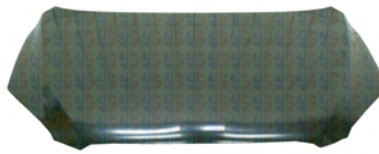

TOYOTA RAV-4 '06 ON

NBJ12

Hood

NBJ12-17110

Front Bumper Reinforcement

NBJ12-27110

Front Retainer Upper

NBJ12-35110

Radiator Support Panel ASS'Y

NBJ12-39110

Front Crossmember

NBJ12-41100