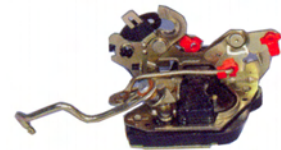

Rear Door Latch

NBA09-43903/4 L/R

Rear Fender
(H/B)

NBA09-49111/2 L/R (Full)

Rear Fender
(H/B)

NBA09-49121/2 L/R (Half)

**TOYOTA COROLLA
LIFT-BACK SPRINTER E9#
(4WD) WAGON '87 ON
(SECA)**

NBA10