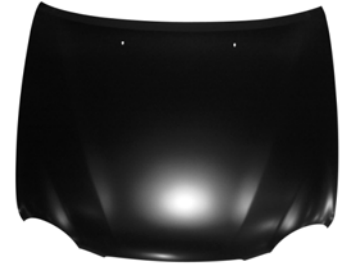

NBA15-11401/2 L/R W/S.L.H.

Hood