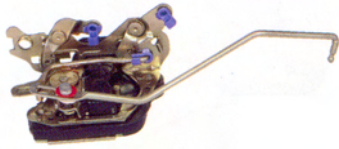

Rear Door Latch '89-'95
(RN85/YN86)

NBP06-43903/4 L/R

Front Pillar Outer

NBP06-46201/2 L/R

Front Pillar Inner '89-'97

NBP06-46203/4 L/R

Rear Pillar

NBP06-46223/4 FL/FR