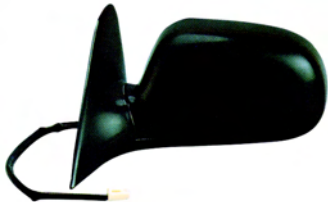

Door Mirror
(AE100/110)

NBA12-86001/2 L/R (RHD) Curved